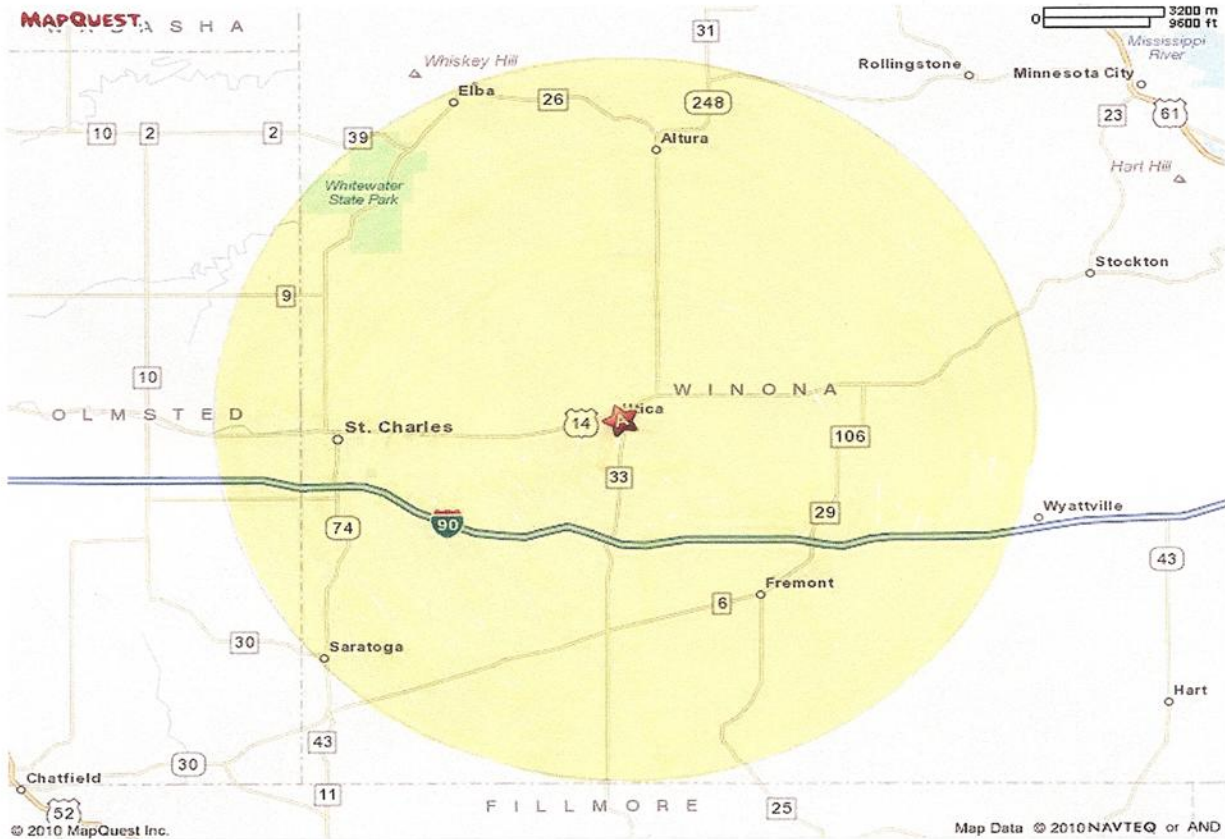

RTK COVERAGE MAP

This map is a representation of signal coverage. Actual Signal strength varies greatly with terrain and obstacles. Please contact Kalmes for an accurate signal survey.